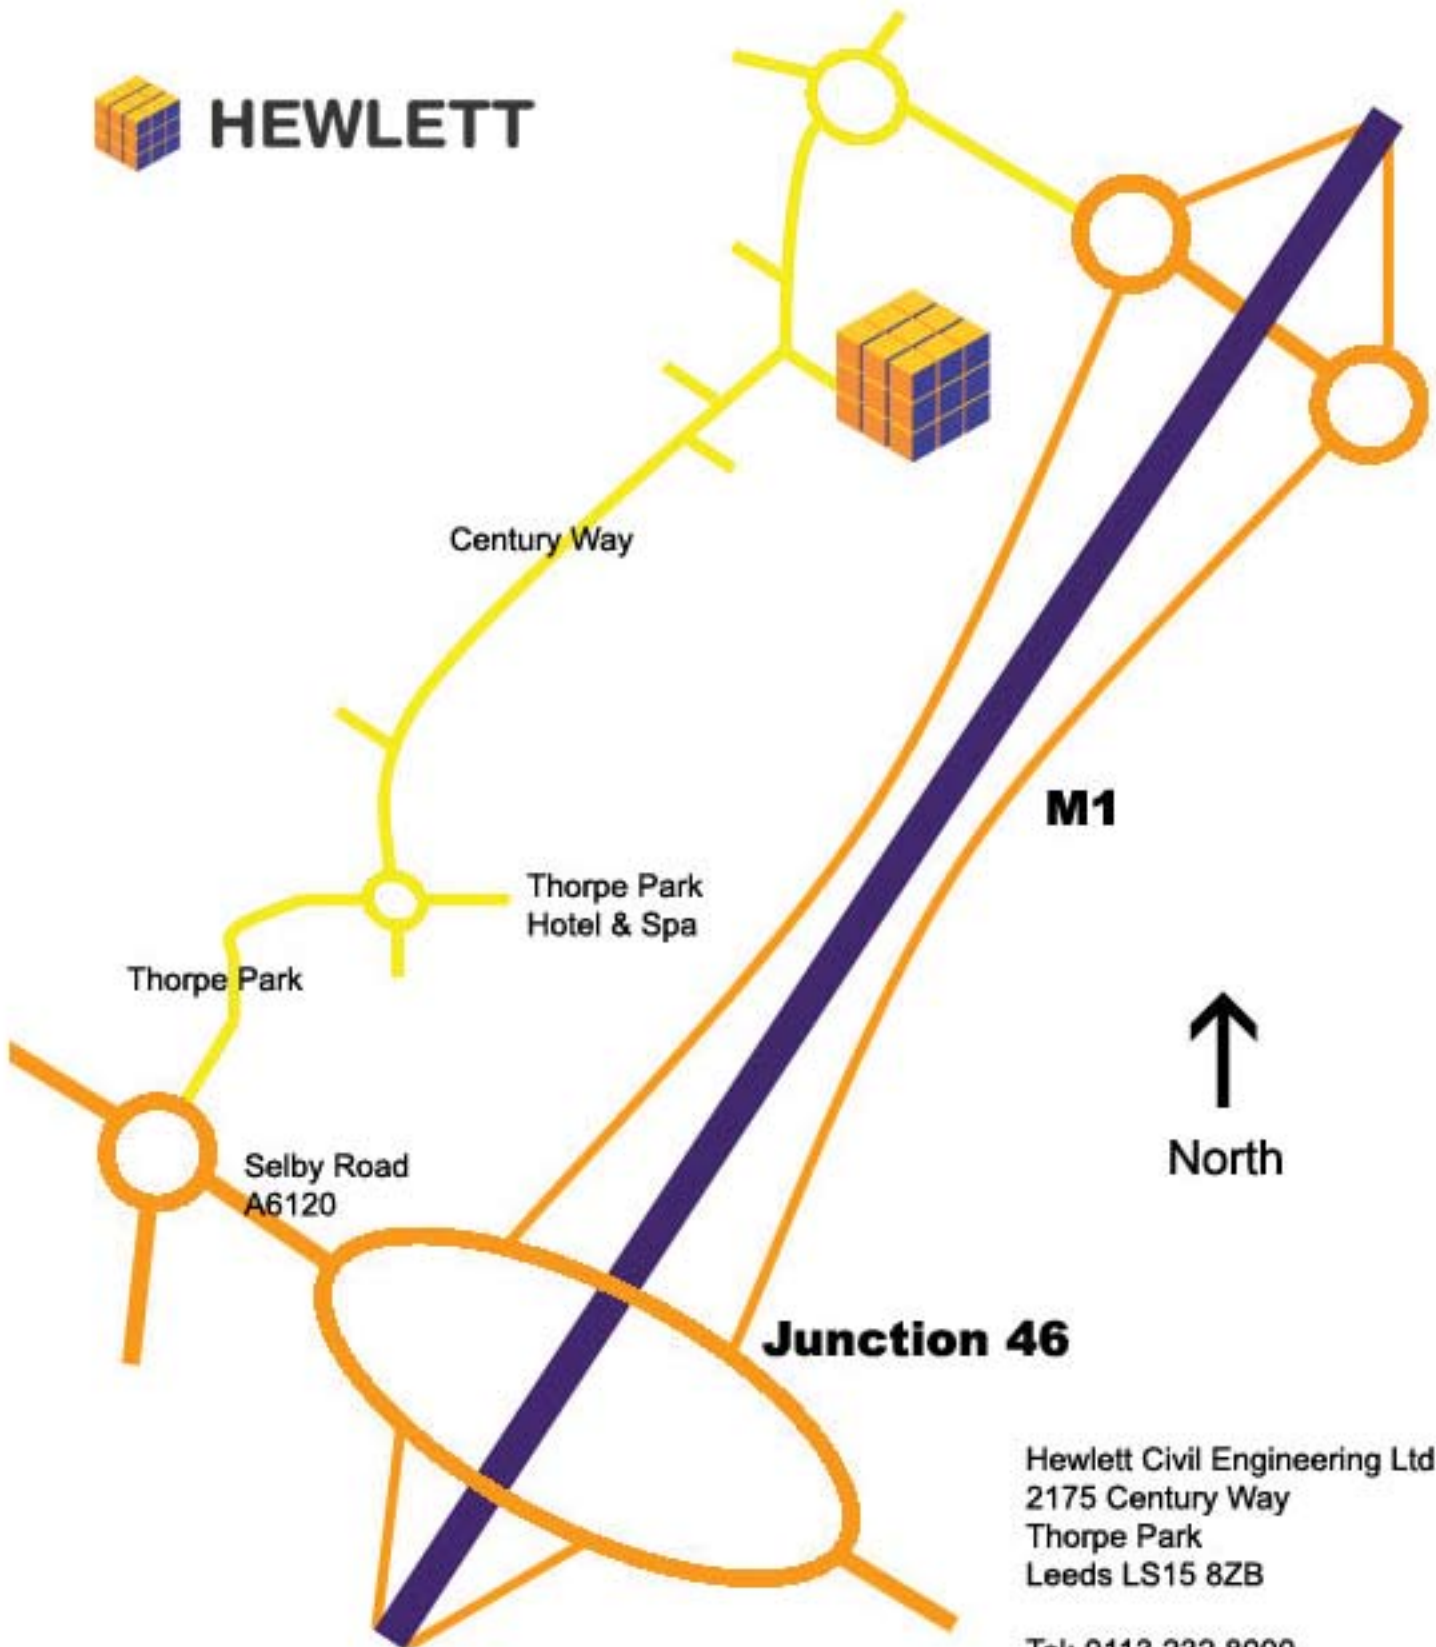

HEWLETT

M1

Junction 46

Hewlett Civil Engineering Ltd
2175 Century Way
Thorpe Park
Leeds LS15 8ZB

Tel: 0113 232 8000
Fax: 0113 232 8001

www.hewlett.co.uk