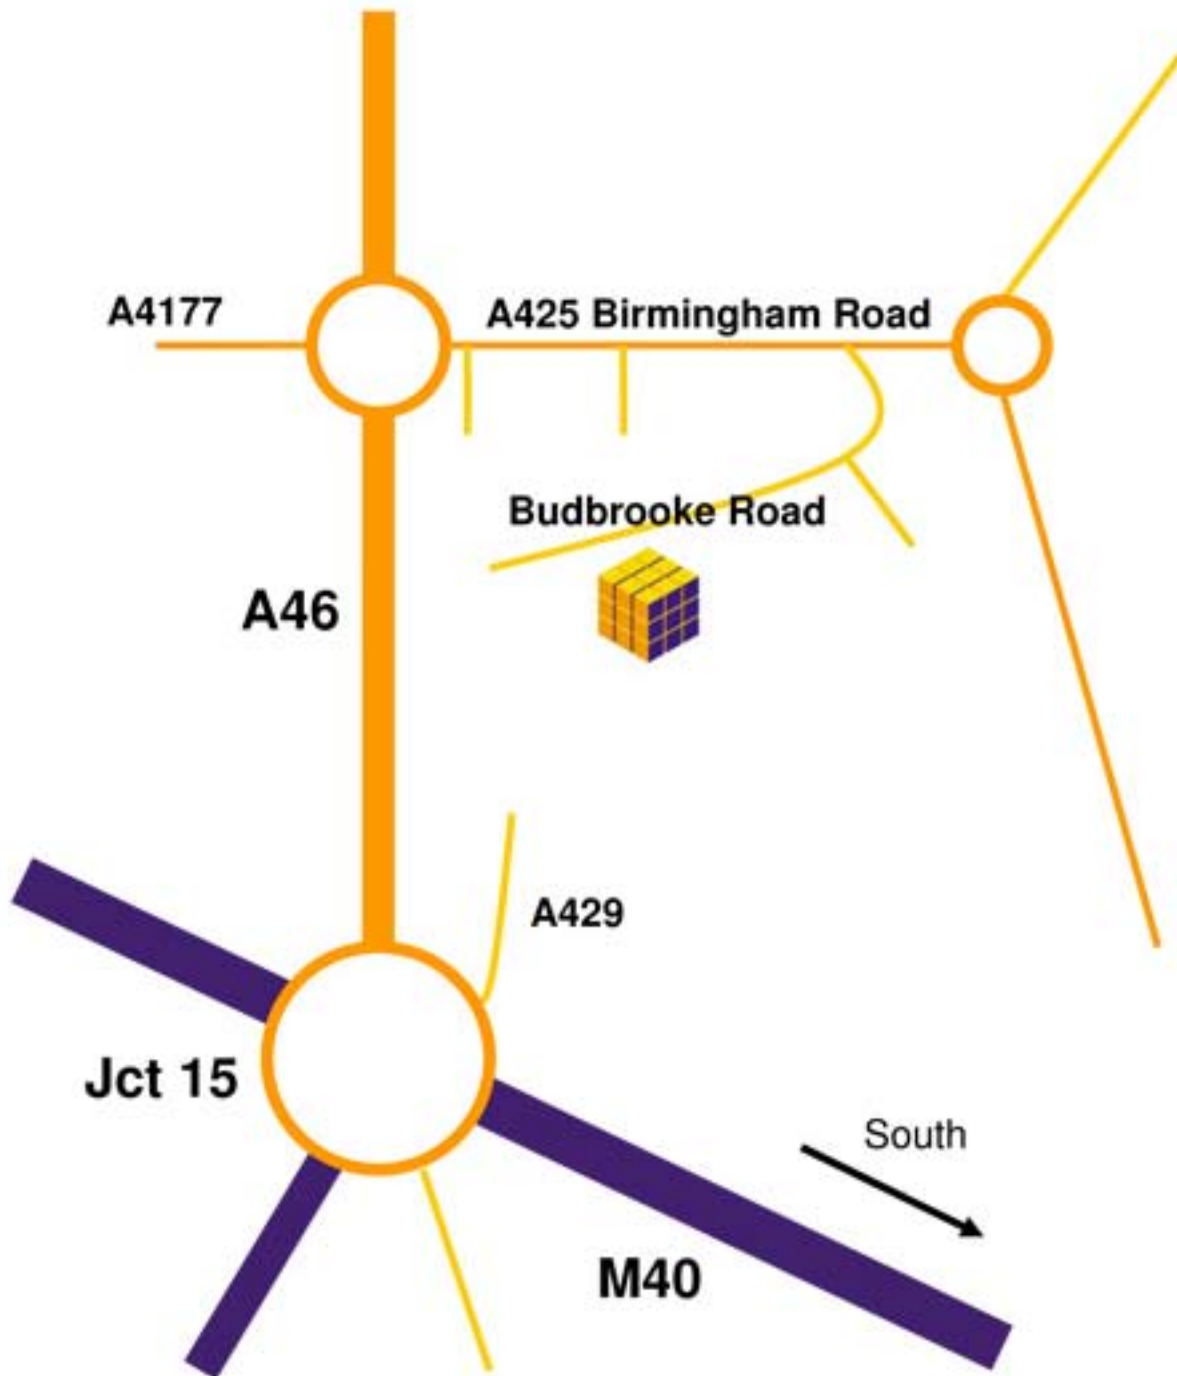

# Regional Office

Hewlett Civil Engineering Ltd  
8 Charles Court, Budbrooke Road  
Warwick, CV34 5LZ

Tel. 01926 411 777  
Fax. 01926 411 009

[www.hewlett.co.uk](http://www.hewlett.co.uk)

**HEWLETT**